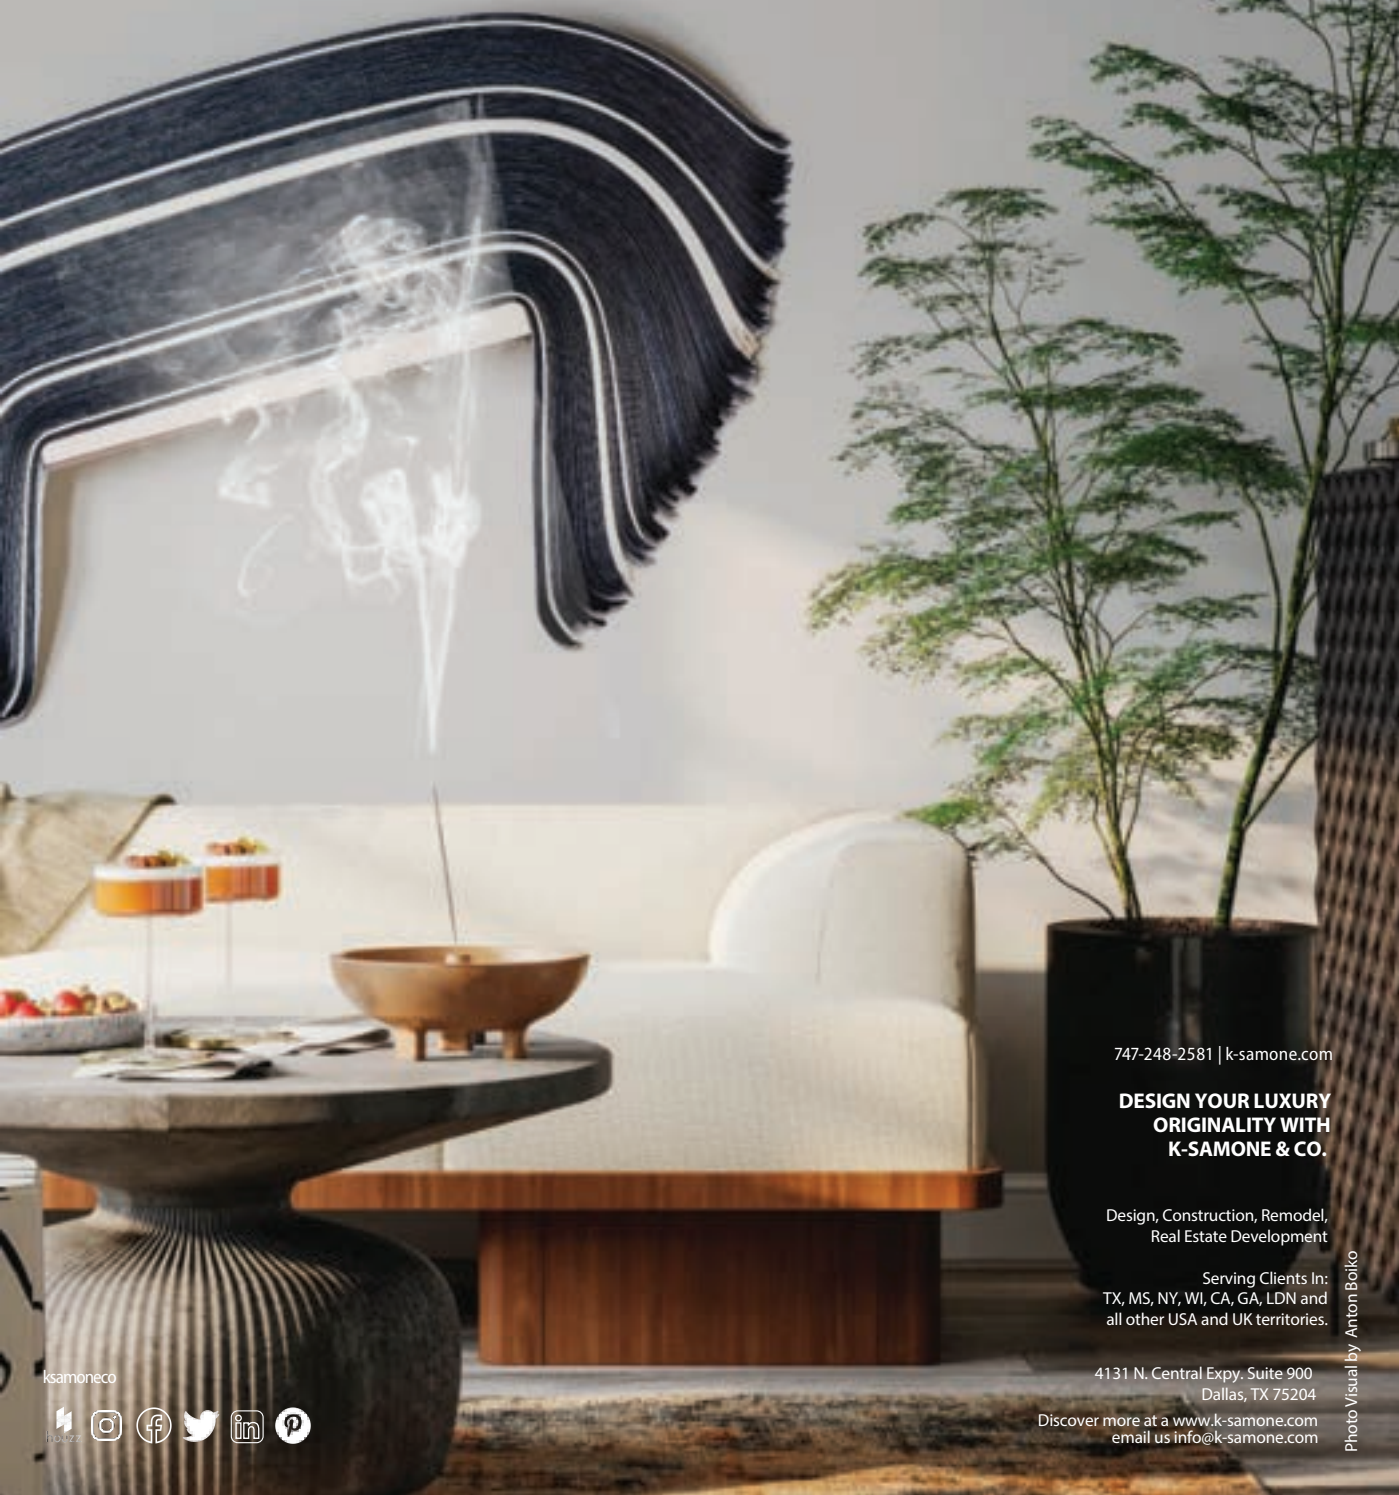

4131 N. Central Expy, Suite 900
Dallas, TX 75204

Discover more at a www.k-samone.com
email us info@k-samone.com

ksamoneco

Photo Visual by Anton Boiko

...relax, manifest, and reflect.

747-248-2581 | k-samone.com