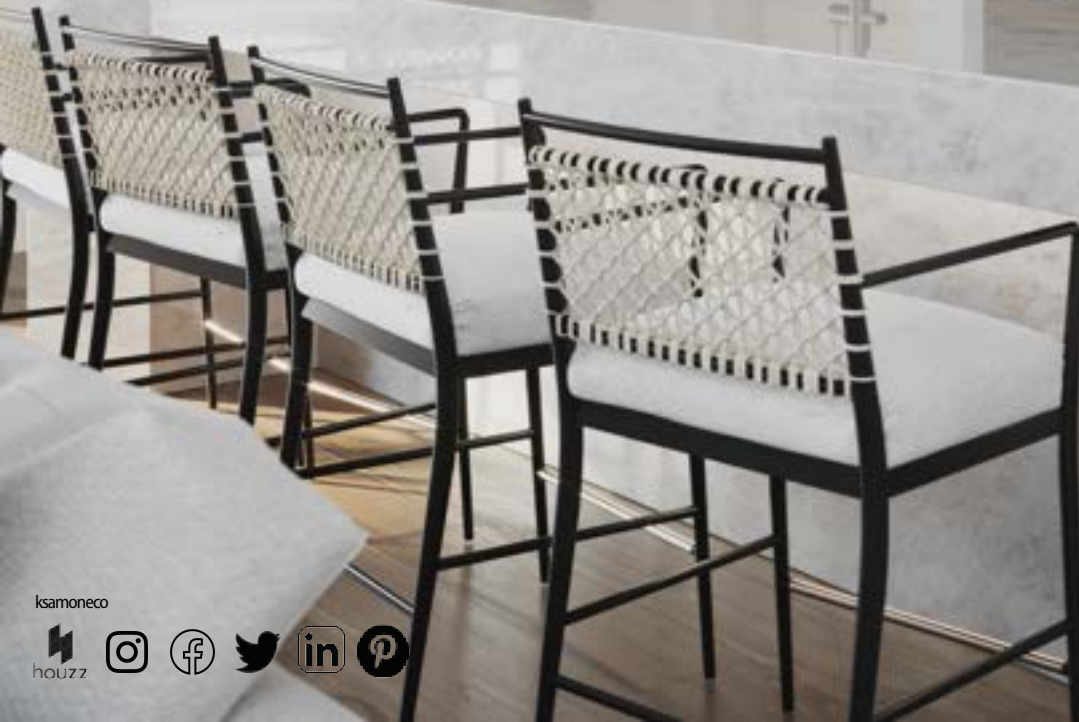

747-248-2581 | k-samone.com

**DESIGN YOUR LUXURY
ORIGINALITY WITH
K-SAMONE & CO.**

Design, Construction, Remodel,
Real Estate Development

Serving Clients In:
TX, MS, NY, WI, CA, GA, LDN and
all other USA and UK territories.

4131 N. Central Expy. Suite 900
Dallas, TX 75204

email us info@k-samone.com

ksamoneco

Photo Visual by Anton Bolko